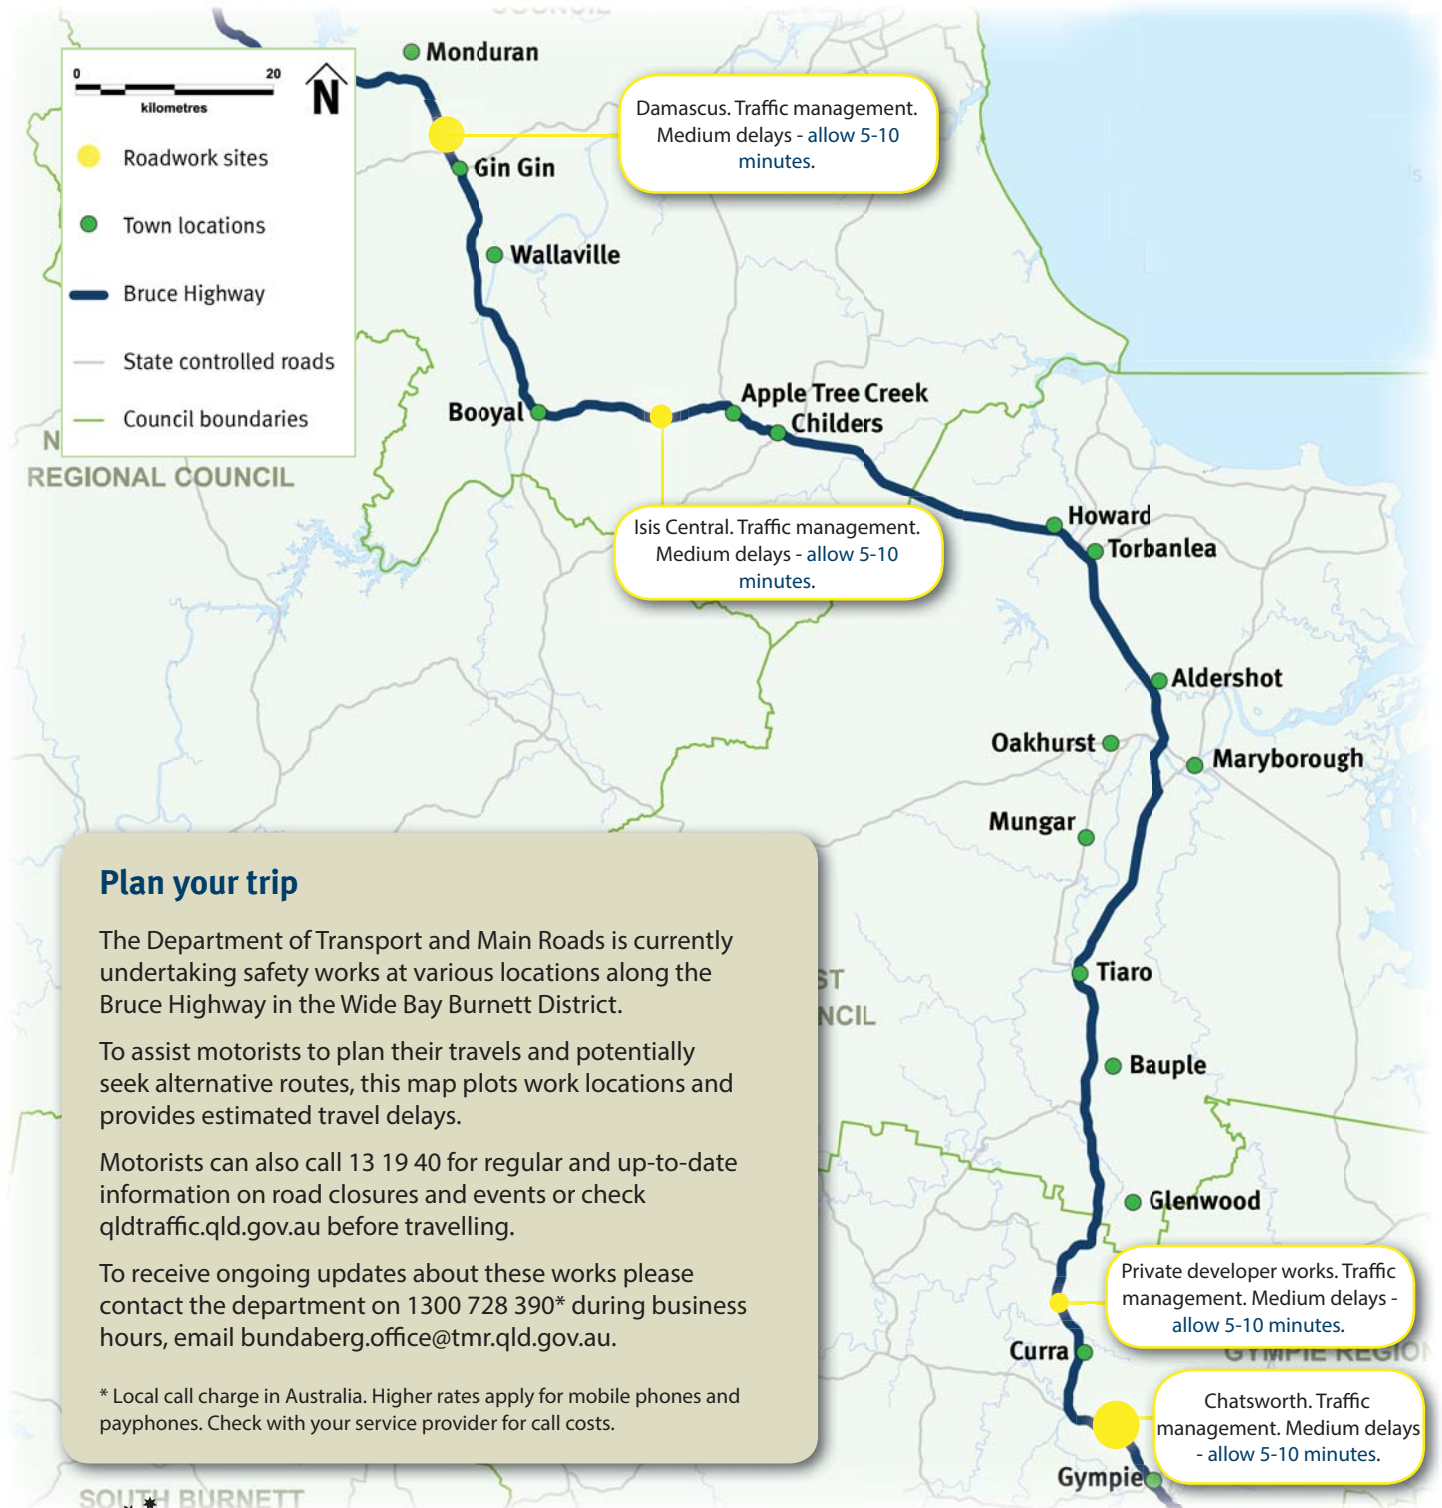

# Bruce Highway Safety Works

## Wide Bay Burnett District – March 2019

### Plan your trip

The Department of Transport and Main Roads is currently undertaking safety works at various locations along the Bruce Highway in the Wide Bay Burnett District.

To assist motorists to plan their travels and potentially seek alternative routes, this map plots work locations and provides estimated travel delays.

Motorists can also call 13 19 40 for regular and up-to-date information on road closures and events or check [qldtraffic.qld.gov.au](http://qldtraffic.qld.gov.au) before travelling.

To receive ongoing updates about these works please contact the department on 1300 728 390\* during business hours, email [bundaberg.office@tmr.qld.gov.au](mailto:bundaberg.office@tmr.qld.gov.au).