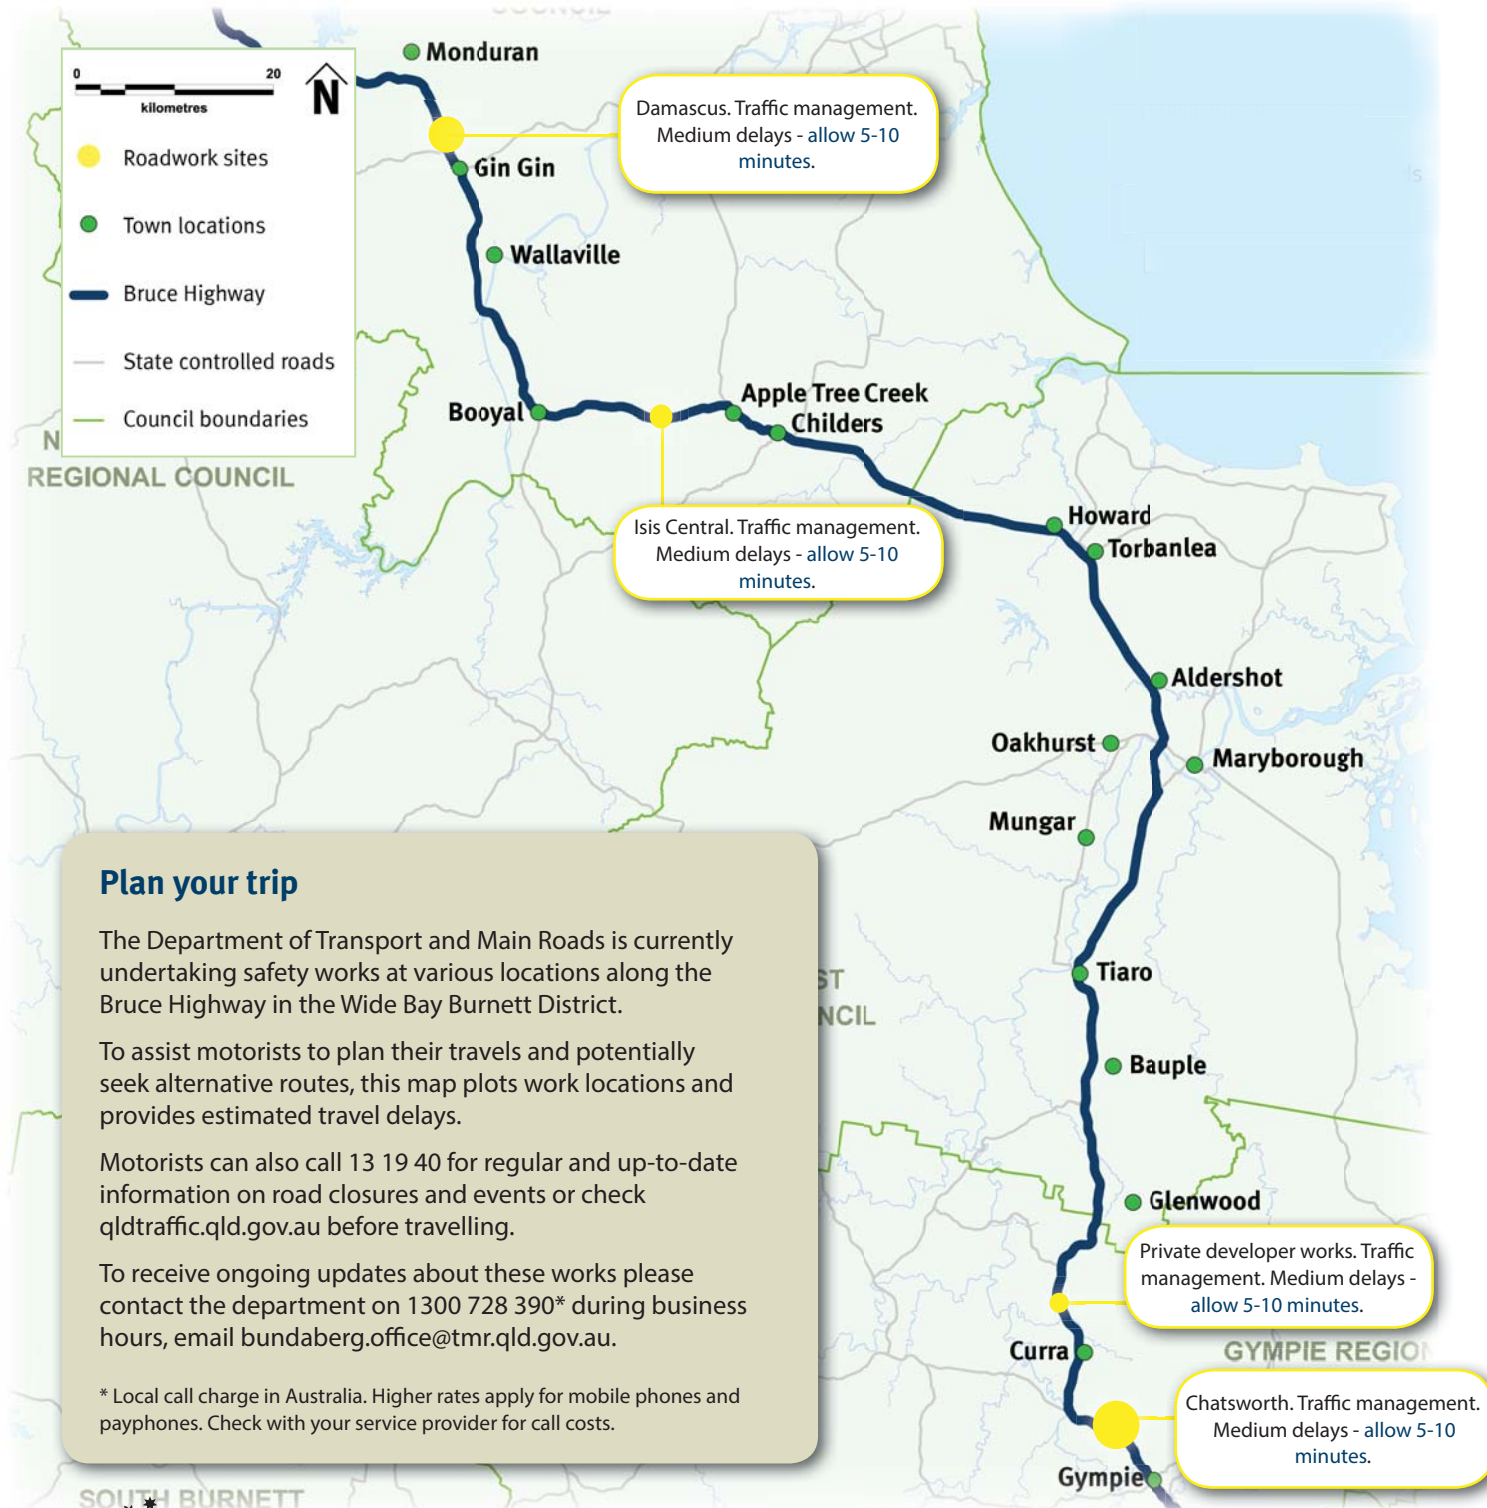

# Bruce Highway Safety Works

## Wide Bay Burnett District – February 2019

### Plan your trip

The Department of Transport and Main Roads is currently undertaking safety works at various locations along the Bruce Highway in the Wide Bay Burnett District.

To assist motorists to plan their travels and potentially seek alternative routes, this map plots work locations and provides estimated travel delays.

Motorists can also call 13 19 40 for regular and up-to-date information on road closures and events or check [qldtraffic.qld.gov.au](http://qldtraffic.qld.gov.au) before travelling.

To receive ongoing updates about these works please contact the department on 1300 728 390\* during business hours, email [bundaberg.office@tmr.qld.gov.au](mailto:bundaberg.office@tmr.qld.gov.au).